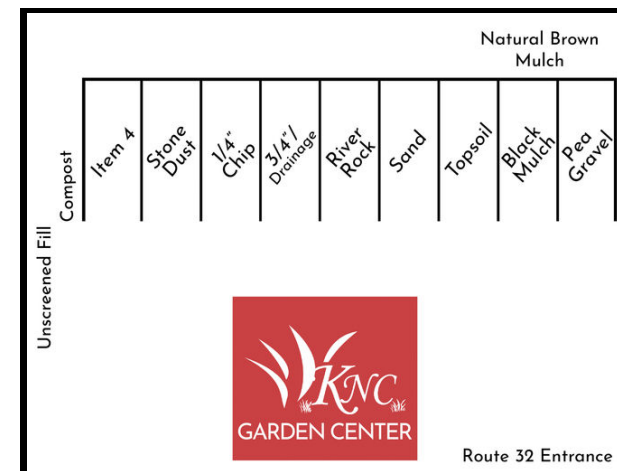

## Material Locations in Yard

801 RT 32, Tillson, NY  
845.658.3553  
kallecoplantnursery.com