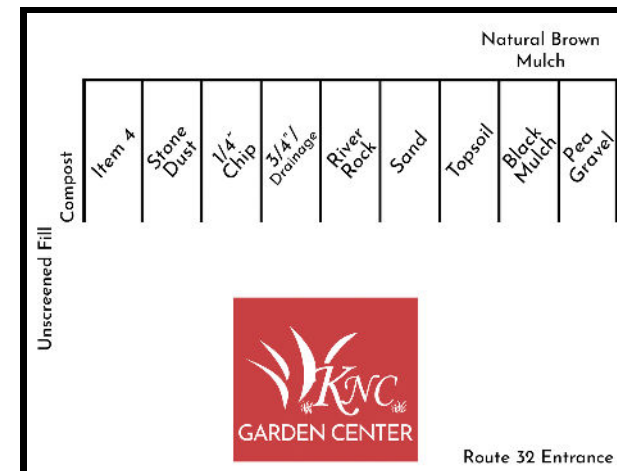

## Material Locations in Yard

801 RT 32, Tillson, NY  
845.658.3553  
kallecoplantnursery.com